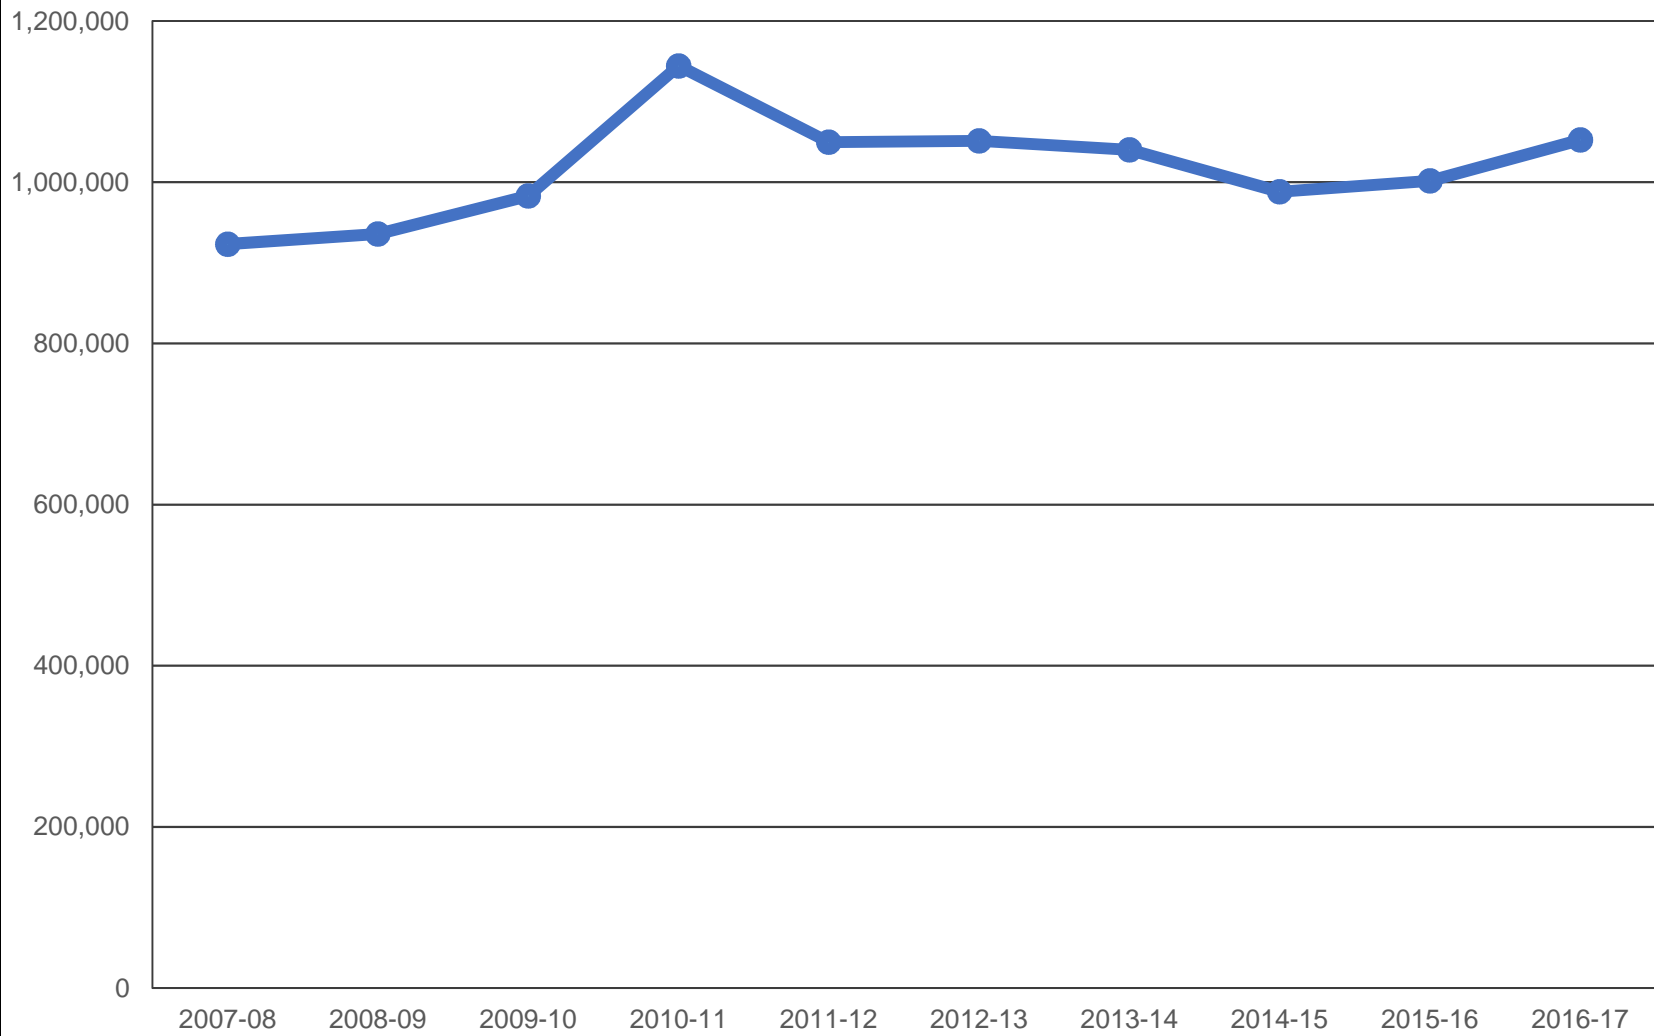

Galveston College - Contact Hours (Fundable) (includes credit and non-credit (CE))

Source: 2017 GC Factbook, page-19 (THECB CBM001, certified figures)