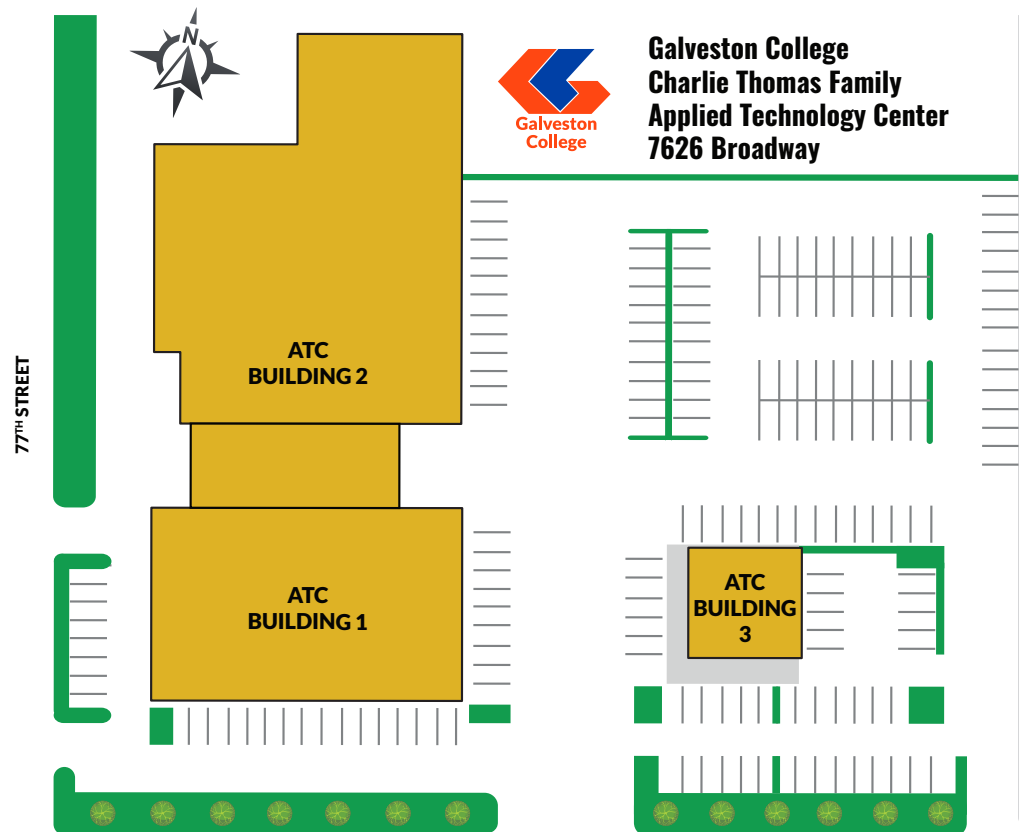

Traveling south on I-45

Take Exit 1B toward 71st Street. Merge onto frontage road/Broadway Boulevard and travel approximately five blocks to the first stop sign.

At the stop sign, turn left onto 71st St. Take the first left onto frontage road/Broadway and continue on the frontage road for approximately five blocks to the Applied Technology Center campus.

Continue onto I-45 North to Exit 1C.

Take Exit 1C and merge onto the frontage road/Broadway.

The Applied Technology Center will be on the right.

Galveston College Grant Navigator

Sharon Pagan

Spagan@gc.edu | 409-944-1410

GC ATC CAMPUS MAP

BROADWAY / AVENUE J / 45 GULF FWY.